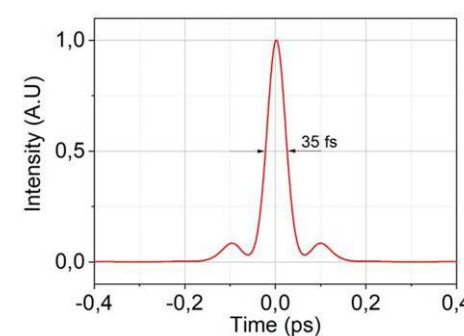

Mechanical

Dimensions laser head / laser controller dimensions	31 x 20 x15 cm / 4U rack
Cooling	Air

Specific developments upon request