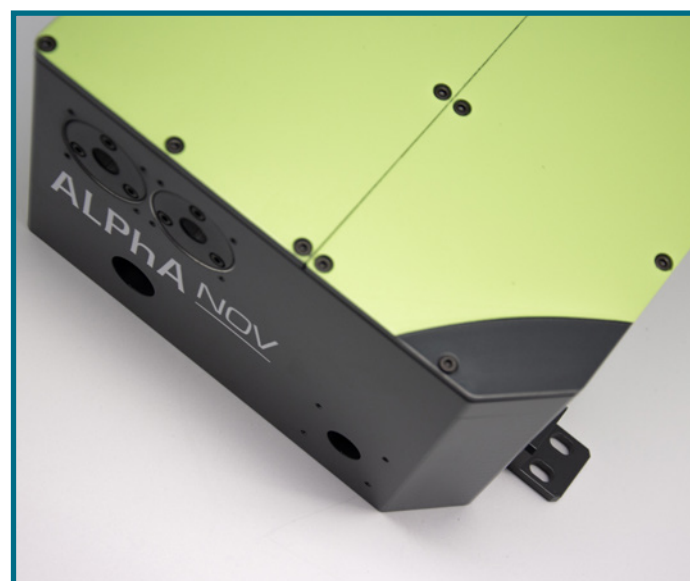

# Ti-PULS

New generation of sub-40 fs  
fiber laser at 800 nm

**ALPhA** NOV

Optics & Lasers Technology Center

## New generation of sub-40 fs fiber laser at 800 nm

Ti-PULS, specially designed to seed Ti:Sapphire amplifier, is a new product completing our PULS product line. This laser benefits from our legacy in modelling, designing of innovative fiber laser sources and components.

Based on all-PM fiber frequency doubled femtosecond mode-locked oscillator, our laser offers a unique, monolithic solution to seed Ti:Sapphire amplifiers, for applications in multiphoton imaging, and biophotonics.