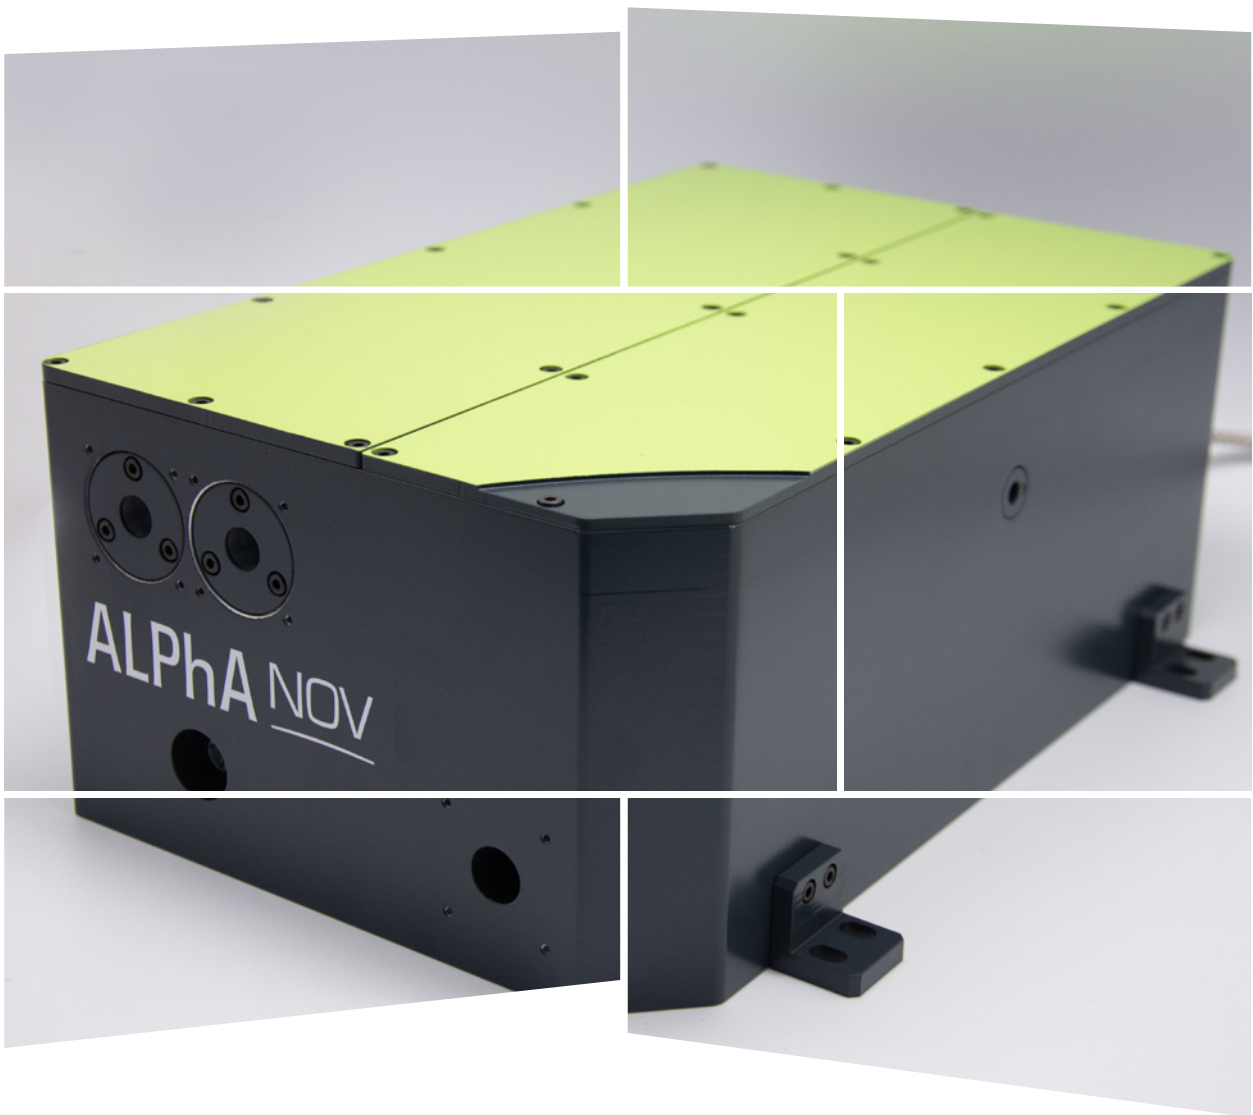

# Ti-PULS

New generation of sub-40 fs  
fiber laser at 800 nm

**ALPhA** NOV

Optics & Lasers Technology Center

## New generation of sub-40 fs fiber laser at 800 nm

Ti-PULS, specially designed to seed Ti:Sapphire amplifier, is a new product completing our PULS product line. This laser benefits from our legacy in modelling, designing of innovative fiber laser sources and components.

Based on all-PM fiber frequency doubled femtosecond mode-locked oscillator, our laser offers a unique, monolithic solution to seed Ti:Sapphire amplifiers, for applications in multiphoton imaging, and biophotonics.

### Mechanical

Dimensions laser head / laser controller dimensions	31 x 20 x15 cm / 4U rack
Cooling	Air

Specific developments upon request